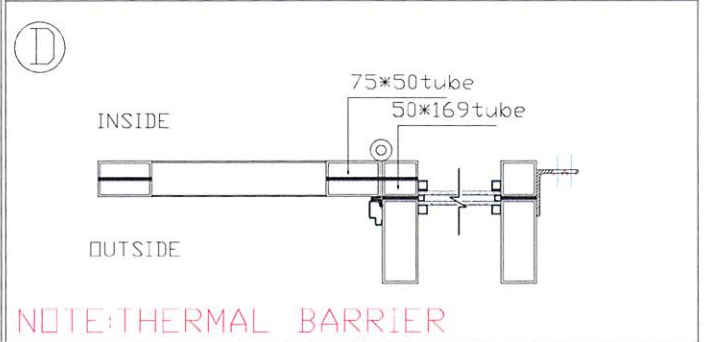

Ⓐ
 Lock hole
 Prepare
 America
 Standard
 bored on active
 door
 70MM backset
 F04-US19,
 entry only

| | | | | | | | | |
|--|---------|----------------------|-------|----------------|-----------------|--|------------------------------------|------------------------|
| | NAME | John Di Staulo | Color | 01 Matte Black | Accent color | None | INSIDE RIGHT HAND ACTIVE | CAD APPROVED BY CLIENT |
| | DATE | X2021.01.15 REV-B | GLASS | Clean+Clear | Rustproof type | spray zinc coating | | |
| | Packing | iron cage | | | Thermal Barrier | <input type="checkbox"/> YES <input checked="" type="checkbox"/> NO | | |